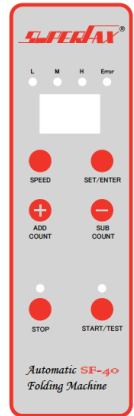

Paper folding machine SF-40

The SuperFax SF-40 (up to A4 format) is the high-tech premium product for office.

New

Easy to use
The control panel ensures set-up is fast and easy.

Specifications:

Paper size	Max. A4 Min. A5
Paper weight	70 - 120 gsm
Speed	80 ~ 100 sheets/minute (A4)
Feed table capacity	150 sheets 80gsm
Counter	3-digit digital counter (addition or subtraction)
Error detection	Error code
Paper empty detection	Yes
Paper ejection method	Neat stacking by carriage belt
Safety cover	Yes (immediate stop on opening)
Power source, consumption	110-120 V. or 220-240 V. 50/60 Hz, 50 W
Dimensions (stowed, in use)	W x D x H: 300x365x265mm W x D x H: 530x365x335mm
Weight	11 kg